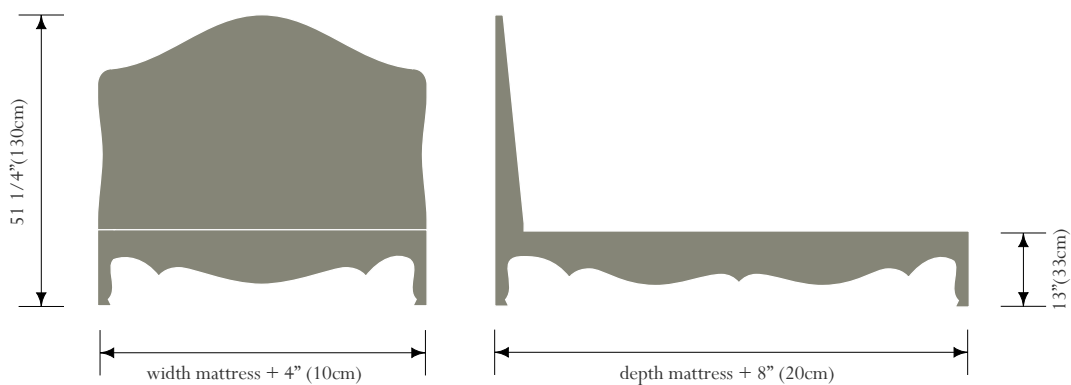

COLLECTION PIERRE®
PARIS

coup de grâce US king bed
(p 150 572 K)
com : 10yds (9.25mtrs)

coup de grâce US queen bed
(p 150 572 Q)
com : 9yds (8.25mtrs)

coup de grâce EU bed
(p 150 570)
com : 8 3/4yds (8mtrs)

"com" refers to 54 inch (135cm) wide plain textile.