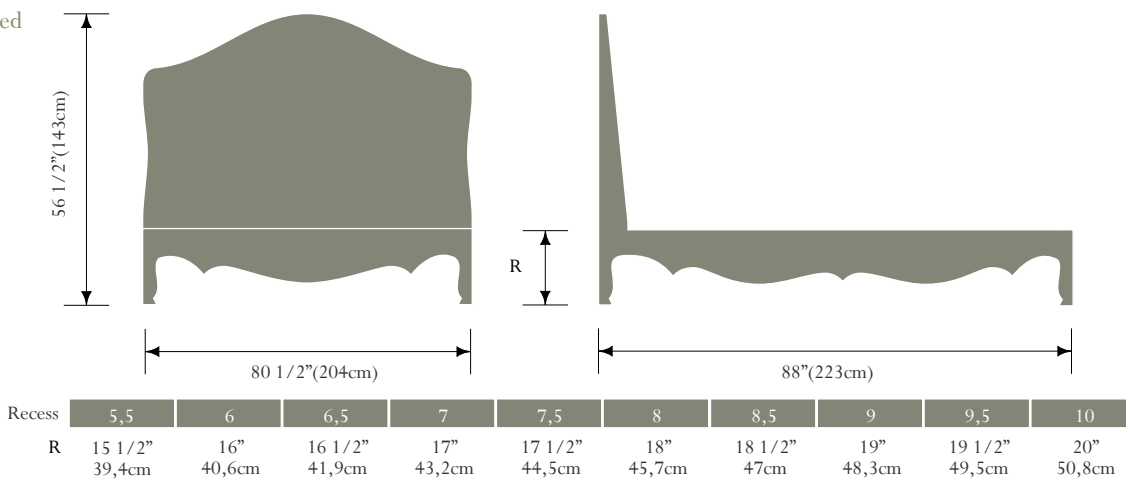

COLLECTION PIERRE®
PARIS

coup de grâce US king bed
(p 150 572 K)
com : 10yds (9.25mtrs)

coup de grâce US queen bed
(p 150 572 Q)
com : 9yds (8.25mtrs)

coup de grâce EU bed
(p 150 570)
com : 8 3/4yds (8mtrs)

"com" refers to 54 inch (135cm) wide plain textile.