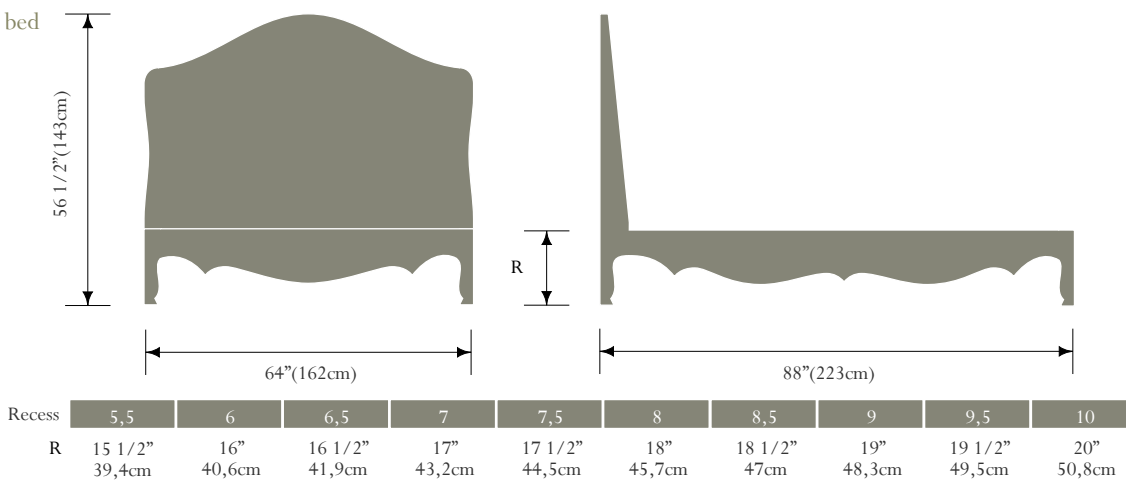

COLLECTION PIERRE®
PARIS

coup de grâce US king bed
(p 150 572 K)
com : 10yds (9.25mtrs)

coup de grâce US queen bed
(p 150 572 Q)
com : 9yds (8.25mtrs)

coup de grâce EU bed
(p 150 570)
com : 8 3/4yds (8mtrs)

"com" refers to 54 inch (135cm) wide plain textile.