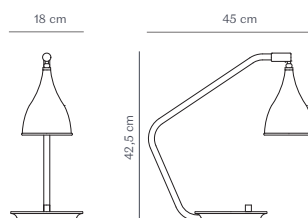

Le Six is available in different variations of color and lamp type.

COLOR VARIATIONS

Brass

Bronze

Black

Oxidized

DIMENSIONS

Width: 12 cm
Length: 45 cm
Height: 32 cm