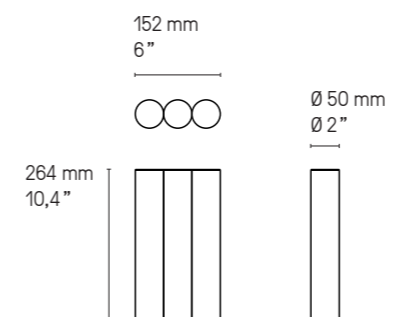

Designer

Sylvain Willenz

IP Gamma SG

IP Gamma SN

IP Gamma SC