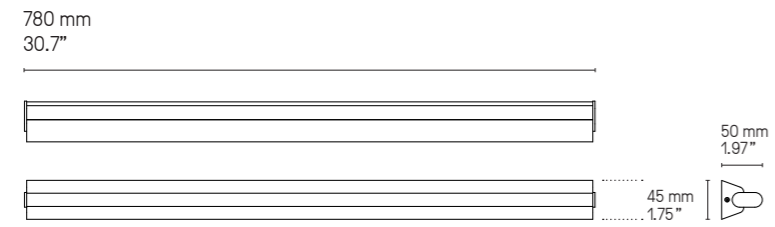

IP Metrop

Longueurs sur mesure possibles.
Custom dimensions available upon request.