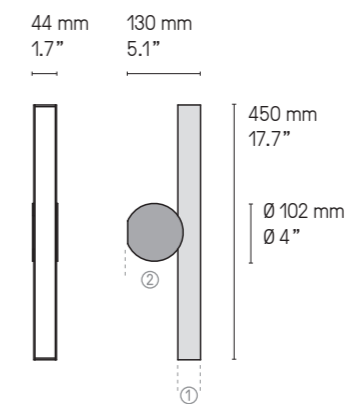

IP Backstage Linear L6 SG

V2

V3