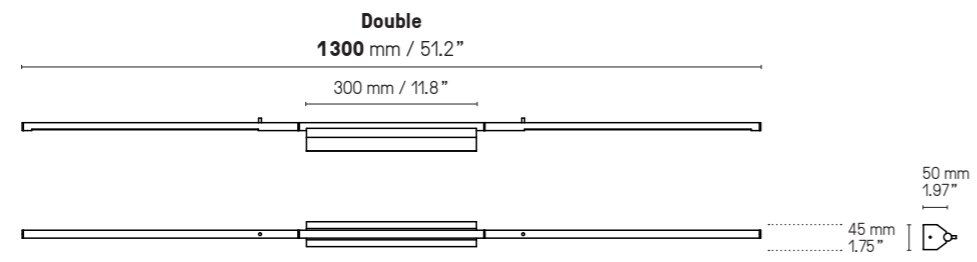

Source Lamping

IP Link 410 (410 mm - 16.1")			
LED intégrée	150 lm	3000°K	Alimentation 24V intégrée
Integrated LED	150 lm	3000°K	Remote power supply 24V incl.
			IP44 Non variable en standard
			IP44 Standard version not dim.
IP Link 580 (580 mm - 22.8")			
LED intégrée	300 lm	3000°K	Alimentation 24V intégrée
Integrated LED	300 lm	3000°K	Int. power supply 24V included
			IP44 Non variable en standard
			IP44 Standard version not dim.
IP Link double 610 (610 mm - 24.1")			
LED intégrée	300 lm	3000°K	Alimentation 24V intégrée
Integrated LED	300 lm	3000°K	Int. power supply 24V included
			IP44 Non variable en standard
			IP44 Standard version not dim.
IP Link double 960 (960 mm - 37.8")			
LED intégrée	600 lm	3000°K	Alimentation 24V intégrée
Integrated LED	600 lm	3000°K	Int. power supply 24V included
			IP44 Non variable en standard
			IP44 Standard version not dim.
IP Link double 1300 (1300 mm - 51.2")			
LED intégrée	800 lm	3000°K	Alimentation 24V intégrée
Integrated LED	800 lm	3000°K	Int. power supply 24V included
			IP44 Non variable en standard
			IP44 Standard version not dim.

Designer

Émilie Cathelineau

Longueurs sur mesure possibles.
Custom dimensions available upon request.

IP Link Double 960 PG

IP Link 410 SB

IP METROP

Finitions Finishes ①+②

● Laiton satiné SB Satin brass	● Graphite satiné SG Satin graphite	● Nickel satiné SN Satin nickel	● Cuivre satiné SC Satin copper
● Laiton poli PB Polished brass	● Graphite poli PG Polished graphite	● Nickel poli PN Polished nickel	● Cuivre poli PC Polished copper