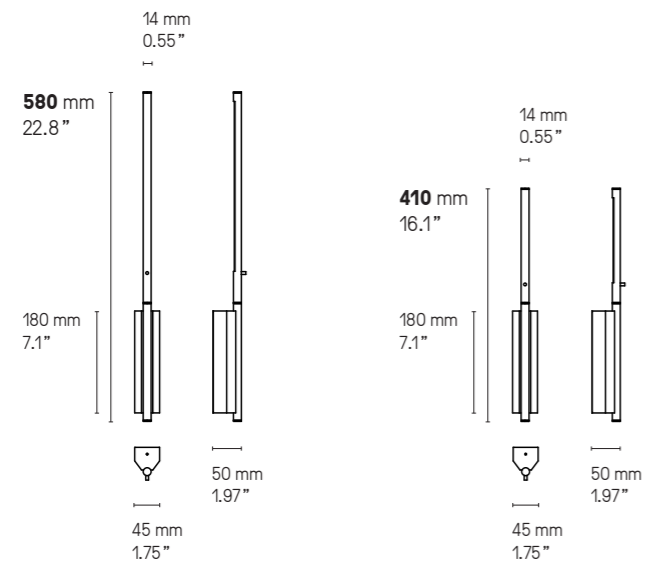

Source Lamping

IP Link 410 (410 mm - 16.1")			
LED intégrée	150 lm	3000°K	Alimentation 24V intégrée
Integrated LED	150 lm	3000°K	Remote power supply 24V incl.
			IP44 Non variable en standard
			IP44 Standard version not dim.
IP Link 580 (580 mm - 22.8")			
LED intégrée	300 lm	3000°K	Alimentation 24V intégrée
Integrated LED	300 lm	3000°K	Int. power supply 24V included
			IP44 Non variable en standard
			IP44 Standard version not dim.
IP Link double 610 (610 mm - 24.1")			
LED intégrée	300 lm	3000°K	Alimentation 24V intégrée
Integrated LED	300 lm	3000°K	Int. power supply 24V included
			IP44 Non variable en standard
			IP44 Standard version not dim.
IP Link double 960 (960 mm - 37.8")			
LED intégrée	600 lm	3000°K	Alimentation 24V intégrée
Integrated LED	600 lm	3000°K	Int. power supply 24V included
			IP44 Non variable en standard
			IP44 Standard version not dim.
IP Link double 1300 (1300 mm - 51.2")			
LED intégrée	800 lm	3000°K	Alimentation 24V intégrée
Integrated LED	800 lm	3000°K	Int. power supply 24V included
			IP44 Non variable en standard
			IP44 Standard version not dim.

Designer

Émilie Cathelineau

Longueurs sur mesure possibles.
Custom dimensions available upon request.

IP Link Double 960 PG

IP Link 410 SB

IP METROP

Finitions Finishes ①+②

● Laiton satiné SB Satin brass	● Graphite satiné SG Satin graphite	● Nickel satiné SN Satin nickel	● Cuivre satiné SC Satin copper
● Laiton poli PB Polished brass	● Graphite poli PG Polished graphite	● Nickel poli PN Polished nickel	● Cuivre poli PC Polished copper