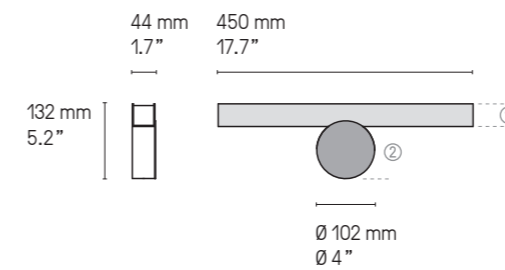

IP Backstage Linear L6 PN

IP CALÉ(E)

Finitions Finishes ①+②	● Laiton satiné SB Satin brass	● Graphite satiné SG Satin graphite	● Nickel satiné SN Satin nickel	● Cuivre satiné SC Satin copper	
	● Laiton poli PB Polished brass	● Graphite poli PG Polished graphite	● Nickel poli PN Polished nickel	● Cuivre poli PC Polished copper	
Matériaux Material	Laiton massif Solid Brass	Diffuseur polycarbonate satiné Satin Polycarbonate diffuser			
Source Lamping	LED intégrée Integrated LED	700 lm 700 lm	3000°K 3000°K	Alimentation 24V intégrée Int. power supply 24V included	IP44 Non variable en standard IP44 Standard version not dim.
Designer	POOL				

V1