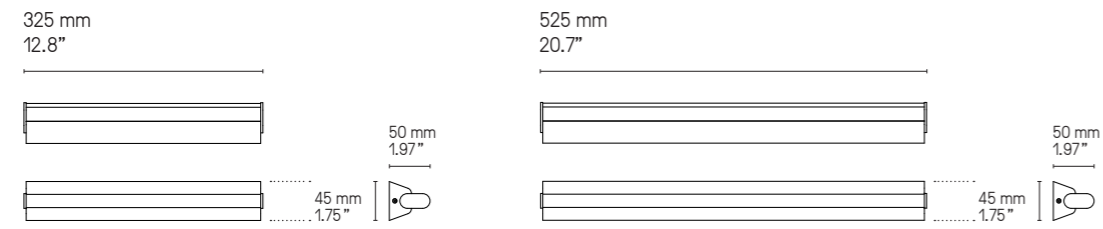

IP Metrop

Longueurs sur mesure possibles.
Custom dimensions available upon request.