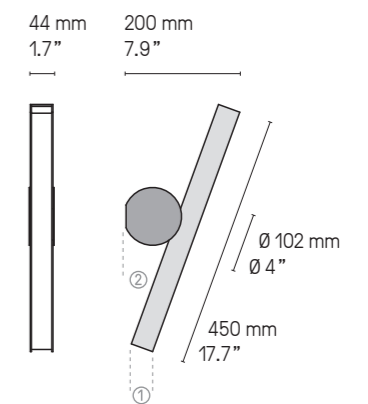

Les appliques Calé(e)s ne sont pas réglables. Ce sont 3 modèles différents.
Calé(e) wall lights are not mobile. These are 3 different fixed models.