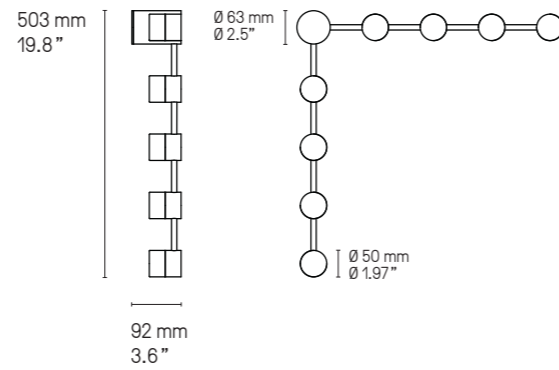

IP Backstage Corner C8