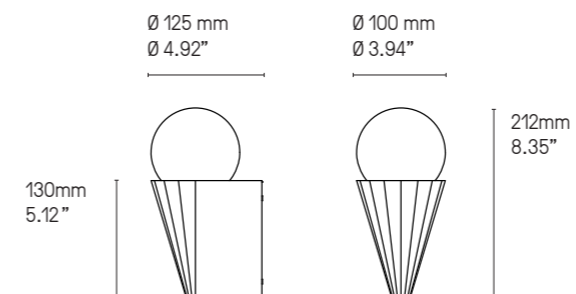

IP CORNET

Finitions Finishes	● Laiton satiné SB Satin brass	● Graphite satiné SG Satin graphite	● Nickel satiné SN Satin nickel	● Cuivre satiné SC Satin copper
	● Laiton poli PB Polished brass	● Graphite poli PG Polished graphite	● Nickel poli PN Polished nickel	● Cuivre poli PC Polished copper
Matériaux Material	Laiton massif Solid Brass	Verre triplex opale soufflé bouche Opal triplex mouth-blown glass		
Source Lamping	G9 LED 5W max. non fournie G9 LED 5W max. not included		IP44 Variable IP44 Dimmable	
Designer	POOL