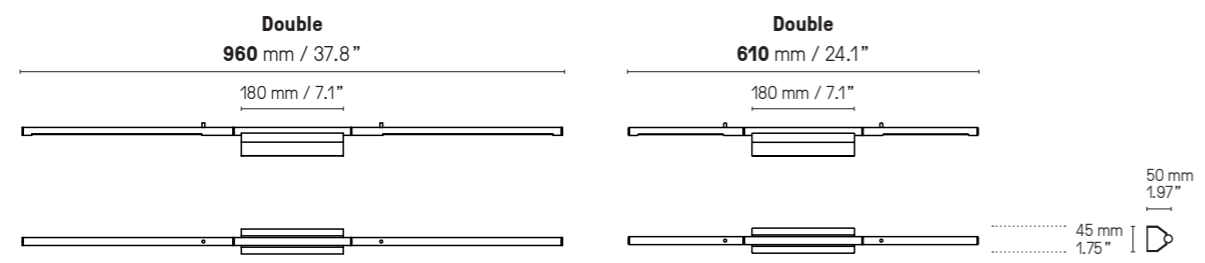

Source Lamping

IP Link 410 (410 mm - 16.1")			
LED intégrée	150 lm	3000°K	Alimentation 24V intégrée
Integrated LED	150 lm	3000°K	Remote power supply 24V incl.
			IP44 Non variable en standard
			IP44 Standard version not dim.
IP Link 580 (580 mm - 22.8")			
LED intégrée	300 lm	3000°K	Alimentation 24V intégrée
Integrated LED	300 lm	3000°K	Int. power supply 24V included
			IP44 Non variable en standard
			IP44 Standard version not dim.
IP Link double 610 (610 mm - 24.1")			
LED intégrée	300 lm	3000°K	Alimentation 24V intégrée
Integrated LED	300 lm	3000°K	Int. power supply 24V included
			IP44 Non variable en standard
			IP44 Standard version not dim.
IP Link double 960 (960 mm - 37.8")			
LED intégrée	600 lm	3000°K	Alimentation 24V intégrée
Integrated LED	600 lm	3000°K	Int. power supply 24V included
			IP44 Non variable en standard
			IP44 Standard version not dim.
IP Link double 1300 (1300 mm - 51.2")			
LED intégrée	800 lm	3000°K	Alimentation 24V intégrée
Integrated LED	800 lm	3000°K	Int. power supply 24V included
			IP44 Non variable en standard
			IP44 Standard version not dim.

Designer

Émilie Cathelineau

Longueurs sur mesure possibles.
Custom dimensions available upon request.

IP Link Double 960 PG

IP Link 410 SB

IP METROP

Finitions Finishes ①+②

● Laiton satiné SB Satin brass	● Graphite satiné SG Satin graphite	● Nickel satiné SN Satin nickel	● Cuivre satiné SC Satin copper
● Laiton poli PB Polished brass	● Graphite poli PG Polished graphite	● Nickel poli PN Polished nickel	● Cuivre poli PC Polished copper