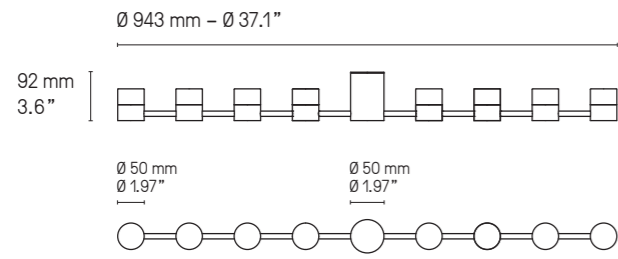

IP Backstage Linear L8