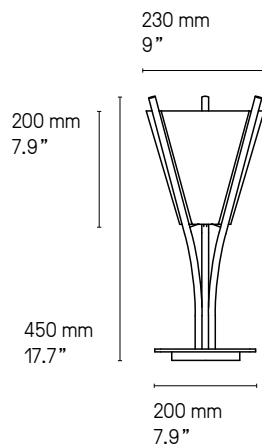

**Finitions
Finishes**

Laiton satiné SB Satin brass	Graphite satiné SG Satin graphite	Nickel satiné SN Satin nickel	Cuivre satiné SC Satin copper
Laiton poli PB Polished brass	Graphite poli PG Polished graphite	Nickel poli PN Polished nickel	Cuivre poli PC Polished copper

**Abat-jour
Lampshade**

Duke Duke	Chinette blanche White chinette

**Matériaux
Material**

Laiton massif Solid Brass	Abat-jour tissu Textile lampshade	Câble textile noir (longueur ≈ 2 m) Black textile cable (length ≈ 79")

**Source
Lamping**

Lampadaire – Floor lamp 1 x E27 205 W max. Ampoule non fournie 1 x E27 205 W max. Bulb not included	Variateur à pied Foot operated dimmer	Variation* Dimming*
1 x E26 type A 100 W. Bulb not included	Foot operated switch	
Lampe de table – Table lamp 1 x E27 60 W max. Ampoule non fournie 1 x E27 60 W max. Bulb not included	Interrupteur sur câble Cable switch	
1 x E26 type A 60 W. Bulb not included	Cable switch	

Designer

Émilie Cathelineau

* Les luminaires variables nécessitent l'utilisation d'ampoules compatibles avec la variation
All dimmable light fixture require the use of compatible bulbs

Curve lampe de table – Table lamp