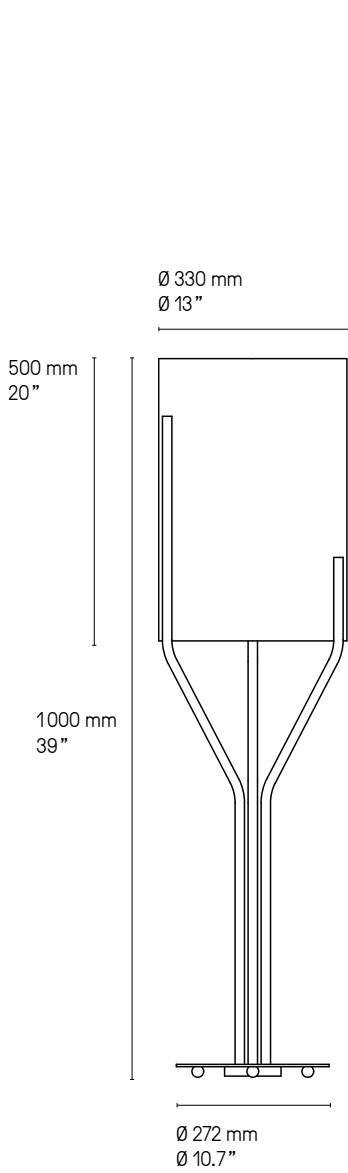

---

**Abat-jour  
Lampshade**

 Drop Paper® 100	 Drop Paper® 101	 Drop Paper® 103
---	---	---

---

**Matériaux  
Material**

<b>Tous – All</b> Laiton massif Solid Brass	<b>Tous – All</b> Abat-jour Drop Paper® M1 Lampshade Drop Paper® M1	<b>Lampes de table – Table lamps</b> Câble textile noir (longueur ≈ 2 m) Black textile cable (length ≈ 79")
---	---	---

---

Lampe de table – Table lamp Arborescence XS SB

Suspension - Pendant Arborescence PB

**Suspension – Pendant L**

**Suspension – Pendant XL**

**Suspension – Pendant XXL**

Hauteur sur mesure, version LED et DALI sur demande.  
Custom heights, LED and DALI version upon request.

**Suspension – Pendant XXS**

**Suspension – Pendant XS**

**Suspension – Pendant S**

Hauteur sur mesure, version LED et DALI sur demande.  
Custom heights, LED and DALI version upon request.

Lampadaire – Floor lamp L

Lampadaire – Floor lamp XL

Lampadaire – Floor lamp XXL

Hauteur sur mesure, version LED et DALI sur demande.  
Custom heights, LED and DALI version upon request.

Lampadaire – Floor lamp **XXS**

Lampadaire – Floor lamp **XS**