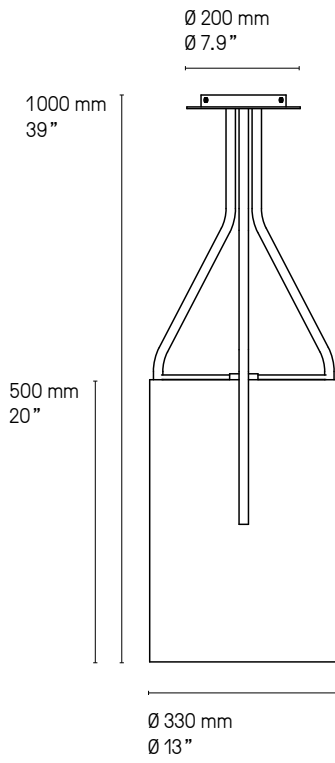

---

**Abat-jour  
Lampshade**

 Drop Paper® 100	 Drop Paper® 101	 Drop Paper® 103
---	---	---

---

**Matériaux  
Material**

<b>Tous – All</b> Laiton massif Solid Brass	<b>Tous – All</b> Abat-jour Drop Paper® M1 Lampshade Drop Paper® M1	<b>Lampes de table – Table lamps</b> Câble textile noir (longueur ≈ 2 m) Black textile cable (length ≈ 79")
---	---	---

---

Lampe de table – Table lamp Arborescence XS SB

Suspension - Pendant Arborescence PB

**Suspension – Pendant L**

**Suspension – Pendant XL**

**Suspension – Pendant XXL**

Hauteur sur mesure, version LED et DALI sur demande.  
Custom heights, LED and DALI version upon request.

**Suspension – Pendant XXS**

**Suspension – Pendant XS**

**Suspension – Pendant S**

Hauteur sur mesure, version LED et DALI sur demande.  
Custom heights, LED and DALI version upon request.

Lampadaire – Floor lamp L

Lampadaire – Floor lamp XL

Lampadaire – Floor lamp XXL

Hauteur sur mesure, version LED et DALI sur demande.  
Custom heights, LED and DALI version upon request.

Lampadaire – Floor lamp **XXS**

Lampadaire – Floor lamp **XS**