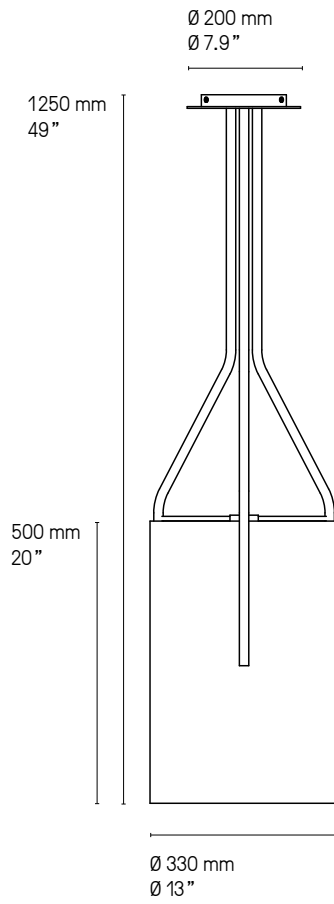

---

**Abat-jour  
Lampshade**

 Drop Paper® 100	 Drop Paper® 101	 Drop Paper® 103
---	---	---

---

**Matériaux  
Material**

<b>Tous – All</b> Laiton massif Solid Brass	<b>Tous – All</b> Abat-jour Drop Paper® M1 Lampshade Drop Paper® M1	<b>Lampes de table – Table lamps</b> Câble textile noir (longueur ≈ 2 m) Black textile cable (length ≈ 79")
---	---	---

---

Lampe de table – Table lamp Arborescence XS SB

Suspension - Pendant Arborescence PB

**Suspension – Pendant L**

**Suspension – Pendant XL**

**Suspension – Pendant XXL**

Hauteur sur mesure, version LED et DALI sur demande.  
Custom heights, LED and DALI version upon request.

**Suspension – Pendant XXS**

**Suspension – Pendant XS**

**Suspension – Pendant S**

Hauteur sur mesure, version LED et DALI sur demande.  
Custom heights, LED and DALI version upon request.

Lampadaire – Floor lamp L

Lampadaire – Floor lamp XL

Lampadaire – Floor lamp XXL

Hauteur sur mesure, version LED et DALI sur demande.  
Custom heights, LED and DALI version upon request.

Lampadaire – Floor lamp **XXS**

Lampadaire – Floor lamp **XS**