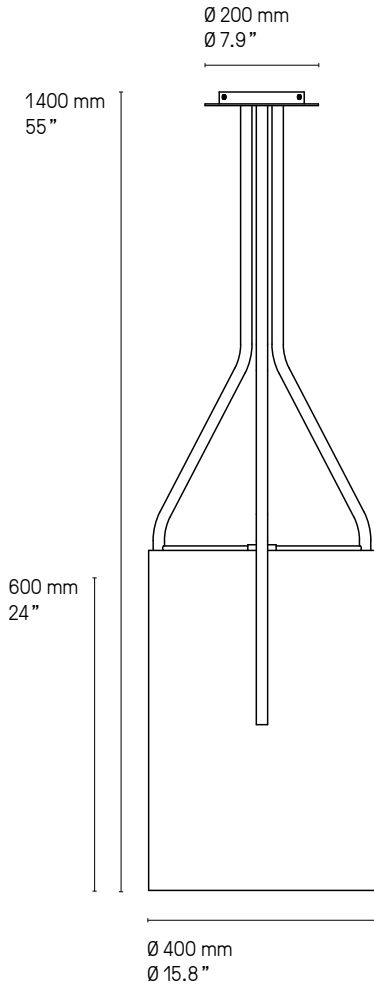

---

**Abat-jour  
Lampshade**

 Drop Paper® 100	 Drop Paper® 101	 Drop Paper® 103
---	---	---

---

**Matériaux  
Material**

<b>Tous – All</b> Laiton massif Solid Brass	<b>Tous – All</b> Abat-jour Drop Paper® M1 Lampshade Drop Paper® M1	<b>Lampes de table – Table lamps</b> Câble textile noir (longueur ≈ 2 m) Black textile cable (length ≈ 79")
---	---	---

---

Lampe de table – Table lamp Arborescence XS SB

Suspension - Pendant Arborescence PB

**Suspension – Pendant L**

**Suspension – Pendant XL**

**Suspension – Pendant XXL**

Hauteur sur mesure, version LED et DALI sur demande.  
Custom heights, LED and DALI version upon request.

**Suspension – Pendant XXS**

**Suspension – Pendant XS**

**Suspension – Pendant S**

Hauteur sur mesure, version LED et DALI sur demande.  
Custom heights, LED and DALI version upon request.

Lampadaire – Floor lamp L

Lampadaire – Floor lamp XL

Lampadaire – Floor lamp XXL

Hauteur sur mesure, version LED et DALI sur demande.  
Custom heights, LED and DALI version upon request.

Lampadaire – Floor lamp **XXS**

Lampadaire – Floor lamp **XS**