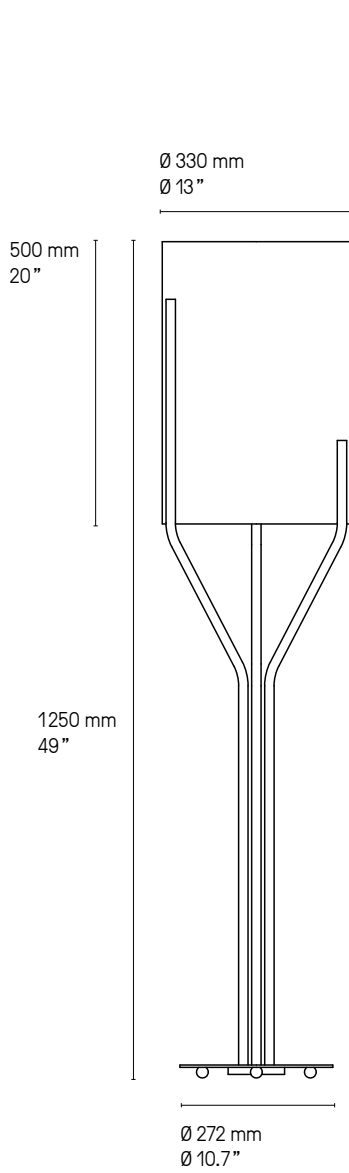

---

**Abat-jour  
Lampshade**

 Drop Paper® 100	 Drop Paper® 101	 Drop Paper® 103
---	---	---

---

**Matériaux  
Material**

<b>Tous – All</b> Laiton massif Solid Brass	<b>Tous – All</b> Abat-jour Drop Paper® M1 Lampshade Drop Paper® M1	<b>Lampes de table – Table lamps</b> Câble textile noir (longueur ≈ 2 m) Black textile cable (length ≈ 79")
---	---	---

---

Lampe de table – Table lamp Arborescence XS SB

Suspension - Pendant Arborescence PB

**Suspension – Pendant L**

**Suspension – Pendant XL**

**Suspension – Pendant XXL**

Hauteur sur mesure, version LED et DALI sur demande.  
Custom heights, LED and DALI version upon request.

**Suspension – Pendant XXS**

**Suspension – Pendant XS**

**Suspension – Pendant S**

Hauteur sur mesure, version LED et DALI sur demande.  
Custom heights, LED and DALI version upon request.

Lampadaire – Floor lamp L

Lampadaire – Floor lamp XL

Lampadaire – Floor lamp XXL

Hauteur sur mesure, version LED et DALI sur demande.  
Custom heights, LED and DALI version upon request.

Lampadaire – Floor lamp **XXS**

Lampadaire – Floor lamp **XS**