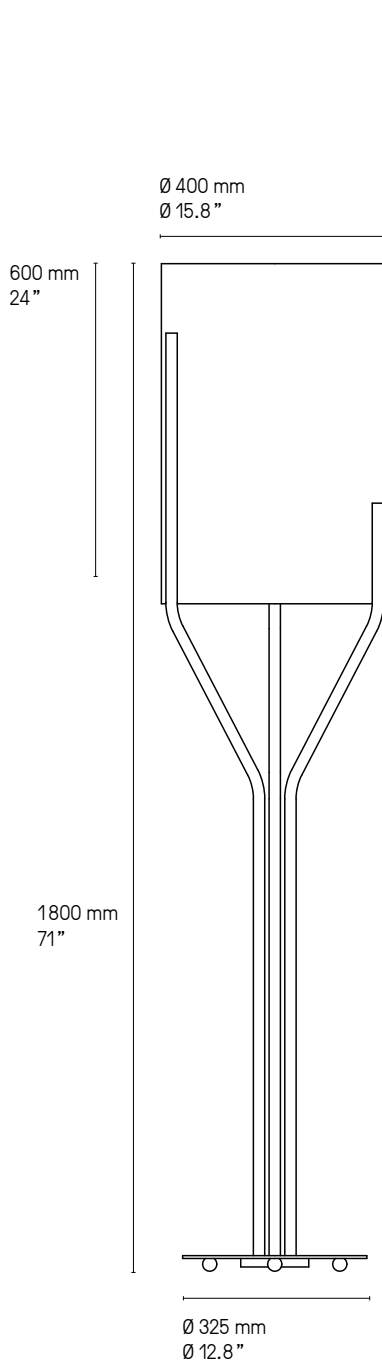

---

**Abat-jour  
Lampshade**

 Drop Paper® 100	 Drop Paper® 101	 Drop Paper® 103
---	---	---

---

**Matériaux  
Material**

<b>Tous – All</b> Laiton massif Solid Brass	<b>Tous – All</b> Abat-jour Drop Paper® M1 Lampshade Drop Paper® M1	<b>Lampes de table – Table lamps</b> Câble textile noir (longueur ≈ 2 m) Black textile cable (length ≈ 79")
---	---	---

---

Lampe de table – Table lamp Arborescence XS SB

Suspension - Pendant Arborescence PB

**Suspension – Pendant L**

**Suspension – Pendant XL**

**Suspension – Pendant XXL**

Hauteur sur mesure, version LED et DALI sur demande.  
Custom heights, LED and DALI version upon request.

**Suspension – Pendant XXS**

**Suspension – Pendant XS**

**Suspension – Pendant S**

Hauteur sur mesure, version LED et DALI sur demande.  
Custom heights, LED and DALI version upon request.

Lampadaire – Floor lamp L

Lampadaire – Floor lamp XL

Lampadaire – Floor lamp XXL

Hauteur sur mesure, version LED et DALI sur demande.  
Custom heights, LED and DALI version upon request.

Lampadaire – Floor lamp **XXS**

Lampadaire – Floor lamp **XS**