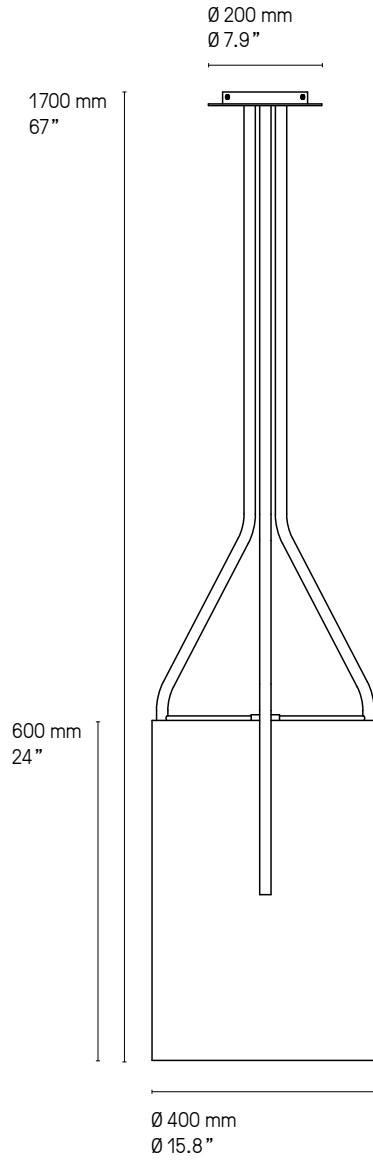

---

**Abat-jour  
Lampshade**

 Drop Paper® 100	 Drop Paper® 101	 Drop Paper® 103
---	---	---

---

**Matériaux  
Material**

<b>Tous – All</b> Laiton massif Solid Brass	<b>Tous – All</b> Abat-jour Drop Paper® M1 Lampshade Drop Paper® M1	<b>Lampes de table – Table lamps</b> Câble textile noir (longueur ≈ 2 m) Black textile cable (length ≈ 79")
---	---	---

---

Lampe de table – Table lamp Arborescence XS SB

Suspension - Pendant Arborescence PB

**Suspension – Pendant L**

**Suspension – Pendant XL**

**Suspension – Pendant XXL**

Hauteur sur mesure, version LED et DALI sur demande.  
Custom heights, LED and DALI version upon request.

**Suspension – Pendant XXS**

**Suspension – Pendant XS**

**Suspension – Pendant S**

Hauteur sur mesure, version LED et DALI sur demande.  
Custom heights, LED and DALI version upon request.

Lampadaire – Floor lamp L

Lampadaire – Floor lamp XL

Lampadaire – Floor lamp XXL

Hauteur sur mesure, version LED et DALI sur demande.  
Custom heights, LED and DALI version upon request.

Lampadaire – Floor lamp **XXS**

Lampadaire – Floor lamp **XS**