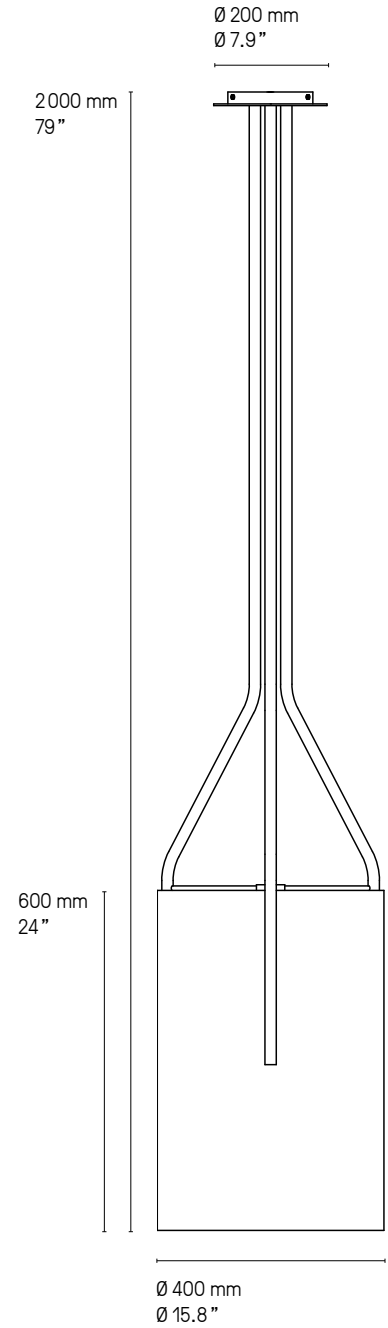

---

**Abat-jour  
Lampshade**

 Drop Paper® 100	 Drop Paper® 101	 Drop Paper® 103
---	---	---

---

**Matériaux  
Material**

<b>Tous – All</b> Laiton massif Solid Brass	<b>Tous – All</b> Abat-jour Drop Paper® M1 Lampshade Drop Paper® M1	<b>Lampes de table – Table lamps</b> Câble textile noir (longueur ≈ 2 m) Black textile cable (length ≈ 79")
---	---	---

---

Lampe de table – Table lamp Arborescence XS SB

Suspension - Pendant Arborescence PB

**Suspension – Pendant L**

**Suspension – Pendant XL**

**Suspension – Pendant XXL**

Hauteur sur mesure, version LED et DALI sur demande.  
Custom heights, LED and DALI version upon request.

**Suspension – Pendant XXS**

**Suspension – Pendant XS**

**Suspension – Pendant S**

Hauteur sur mesure, version LED et DALI sur demande.  
Custom heights, LED and DALI version upon request.

Lampadaire – Floor lamp L

Lampadaire – Floor lamp XL

Lampadaire – Floor lamp XXL

Hauteur sur mesure, version LED et DALI sur demande.  
Custom heights, LED and DALI version upon request.

Lampadaire – Floor lamp **XXS**

Lampadaire – Floor lamp **XS**