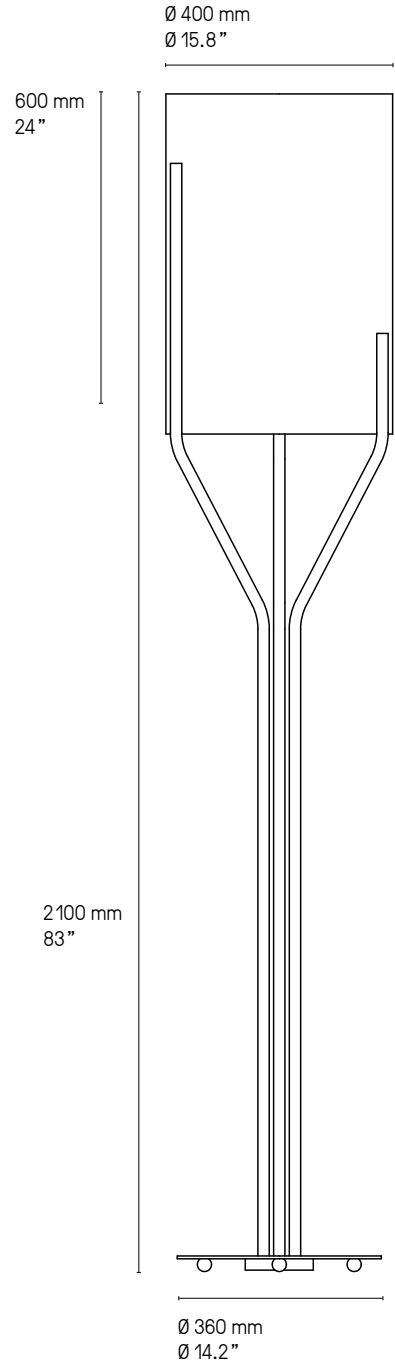

---

**Abat-jour  
Lampshade**

 Drop Paper® 100	 Drop Paper® 101	 Drop Paper® 103
---	---	---

---

**Matériaux  
Material**

<b>Tous – All</b> Laiton massif Solid Brass	<b>Tous – All</b> Abat-jour Drop Paper® M1 Lampshade Drop Paper® M1	<b>Lampes de table – Table lamps</b> Câble textile noir (longueur ≈ 2 m) Black textile cable (length ≈ 79")
---	---	---

---

Lampe de table – Table lamp Arborescence XS SB

Suspension - Pendant Arborescence PB

**Suspension – Pendant L**

**Suspension – Pendant XL**

**Suspension – Pendant XXL**

Hauteur sur mesure, version LED et DALI sur demande.  
Custom heights, LED and DALI version upon request.

**Suspension – Pendant XXS**

**Suspension – Pendant XS**

**Suspension – Pendant S**

Hauteur sur mesure, version LED et DALI sur demande.  
Custom heights, LED and DALI version upon request.

Lampadaire – Floor lamp L

Lampadaire – Floor lamp XL

Lampadaire – Floor lamp XXL

Hauteur sur mesure, version LED et DALI sur demande.  
Custom heights, LED and DALI version upon request.

Lampadaire – Floor lamp **XXS**

Lampadaire – Floor lamp **XS**