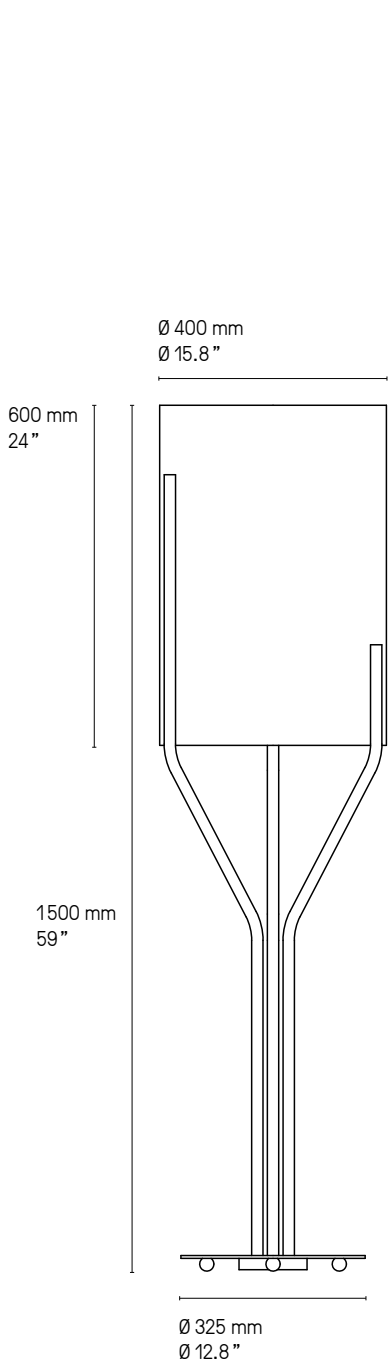

---

**Abat-jour  
Lampshade**

 Drop Paper® 100	 Drop Paper® 101	 Drop Paper® 103
---	---	---

---

**Matériaux  
Material**

<b>Tous – All</b> Laiton massif Solid Brass	<b>Tous – All</b> Abat-jour Drop Paper® M1 Lampshade Drop Paper® M1	<b>Lampes de table – Table lamps</b> Câble textile noir (longueur ≈ 2 m) Black textile cable (length ≈ 79")
---	---	---

---

Lampe de table – Table lamp Arborescence XS SB

Suspension - Pendant Arborescence PB

**Suspension – Pendant L**

**Suspension – Pendant XL**

**Suspension – Pendant XXL**

Hauteur sur mesure, version LED et DALI sur demande.  
Custom heights, LED and DALI version upon request.

**Suspension – Pendant XXS**

**Suspension – Pendant XS**

**Suspension – Pendant S**

Hauteur sur mesure, version LED et DALI sur demande.  
Custom heights, LED and DALI version upon request.

Lampadaire – Floor lamp L

Lampadaire – Floor lamp XL

Lampadaire – Floor lamp XXL

Hauteur sur mesure, version LED et DALI sur demande.  
Custom heights, LED and DALI version upon request.

Lampadaire – Floor lamp **XXS**

Lampadaire – Floor lamp **XS**