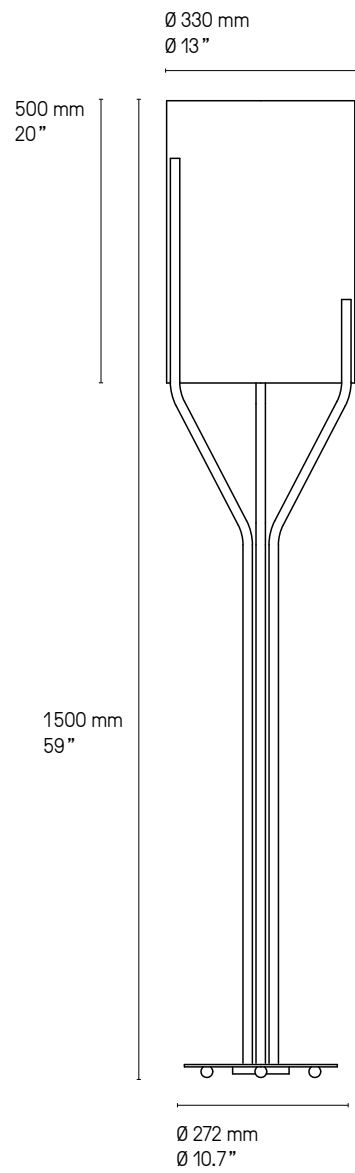

Lampadaire – Floor lamp **S**

Hauteur sur mesure, version LED et DALI sur demande.
Custom heights, LED and DALI version upon request.