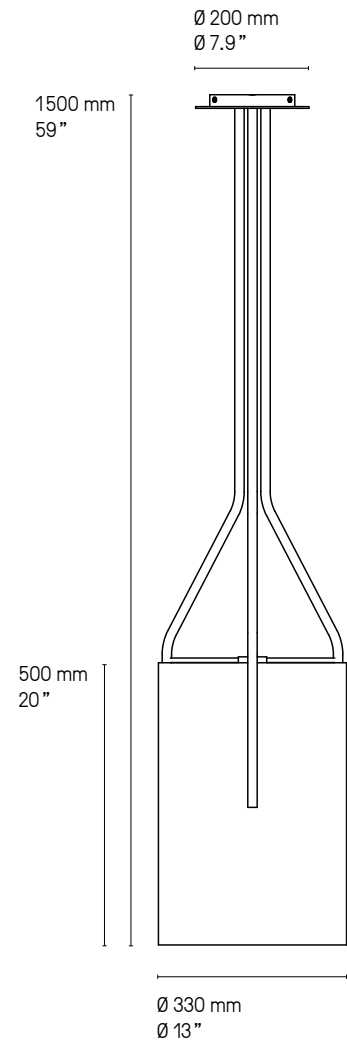

---

**Abat-jour  
Lampshade**

 Drop Paper® 100	 Drop Paper® 101	 Drop Paper® 103
---	---	---

---

**Matériaux  
Material**

<b>Tous – All</b> Laiton massif Solid Brass	<b>Tous – All</b> Abat-jour Drop Paper® M1 Lampshade Drop Paper® M1	<b>Lampes de table – Table lamps</b> Câble textile noir (longueur ≈ 2 m) Black textile cable (length ≈ 79")
---	---	---

---

Lampe de table – Table lamp Arborescence XS SB

Suspension - Pendant Arborescence PB

**Suspension – Pendant L**

**Suspension – Pendant XL**

**Suspension – Pendant XXL**

Hauteur sur mesure, version LED et DALI sur demande.  
Custom heights, LED and DALI version upon request.

**Suspension – Pendant XXS**

**Suspension – Pendant XS**

**Suspension – Pendant S**

Hauteur sur mesure, version LED et DALI sur demande.  
Custom heights, LED and DALI version upon request.

Lampadaire – Floor lamp L

Lampadaire – Floor lamp XL

Lampadaire – Floor lamp XXL

Hauteur sur mesure, version LED et DALI sur demande.  
Custom heights, LED and DALI version upon request.

Lampadaire – Floor lamp **XXS**

Lampadaire – Floor lamp **XS**