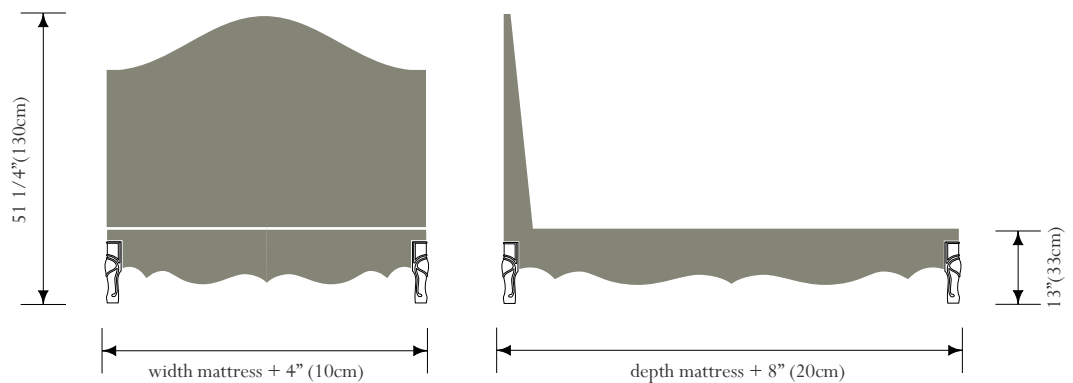

COLLECTION PIERRE®  
PARIS

double entente US king bed  
(p 151 572K)  
com : 10yds (9.25mtrs)

double entente US queen bed  
(p 151 572Q)  
com : 9yds (8.25mtrs)

double entente EU bed  
(p 151 570)  
com : 8 3/4yds (8mtrs)

"com" refers to 54 inch (135cm) wide plain textile.