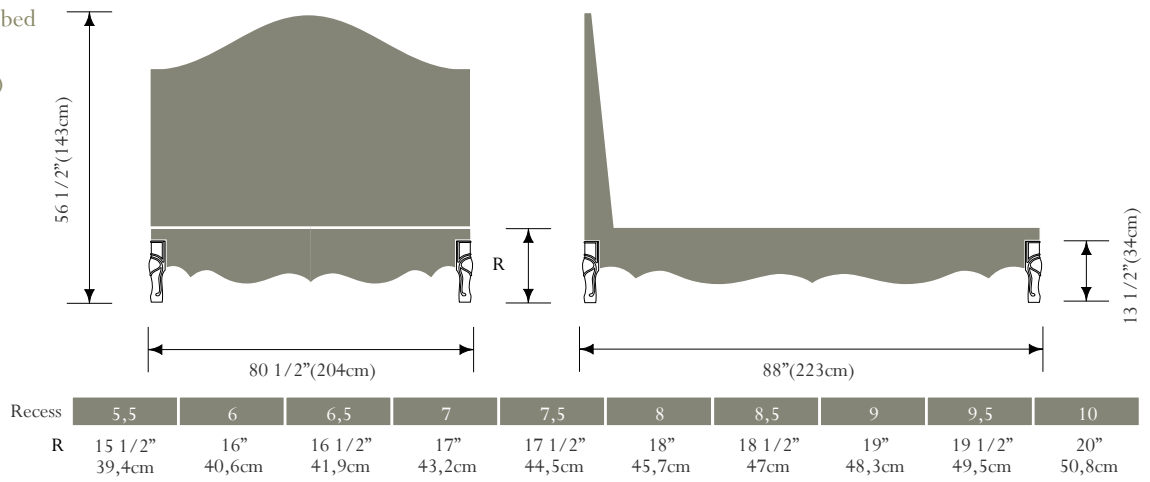

COLLECTION PIERRE®  
PARIS

double entente US king bed  
(p 151 572K)  
com : 10yds (9.25mtrs)

double entente US queen bed  
(p 151 572Q)  
com : 9yds (8.25mtrs)

double entente EU bed  
(p 151 570)  
com : 8 3/4yds (8mtrs)

"com" refers to 54 inch (135cm) wide plain textile.