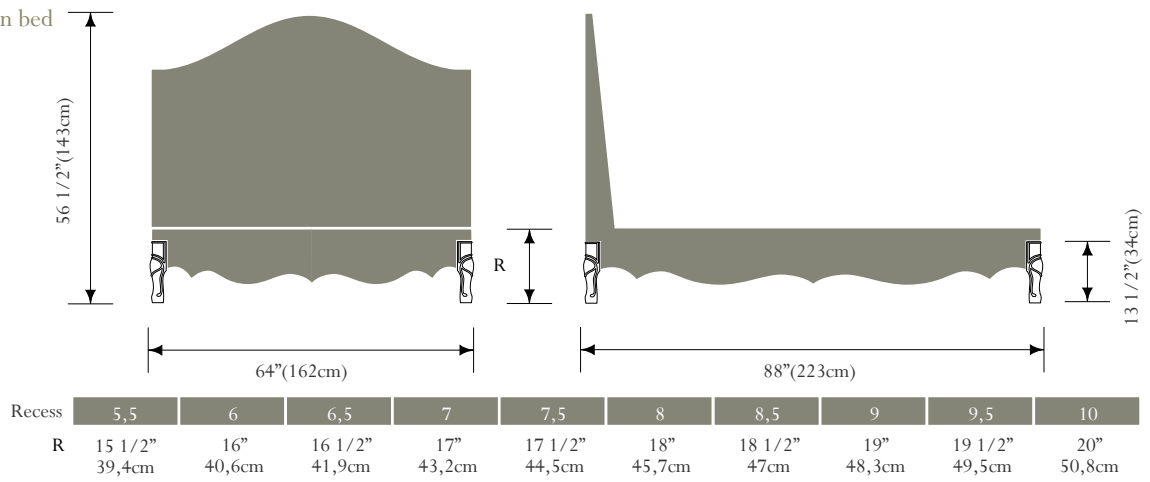

COLLECTION PIERRE®  
PARIS

double entente US king bed  
(p 151 572K)  
com : 10yds (9.25mtrs)

double entente US queen bed  
(p 151 572Q)  
com : 9yds (8.25mtrs)

double entente EU bed  
(p 151 570)  
com : 8 3/4yds (8mtrs)

"com" refers to 54 inch (135cm) wide plain textile.