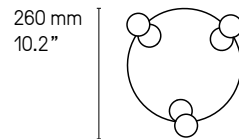

Signal Chandelier

Signal x 3