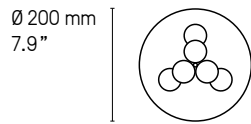

Signal Chandelier